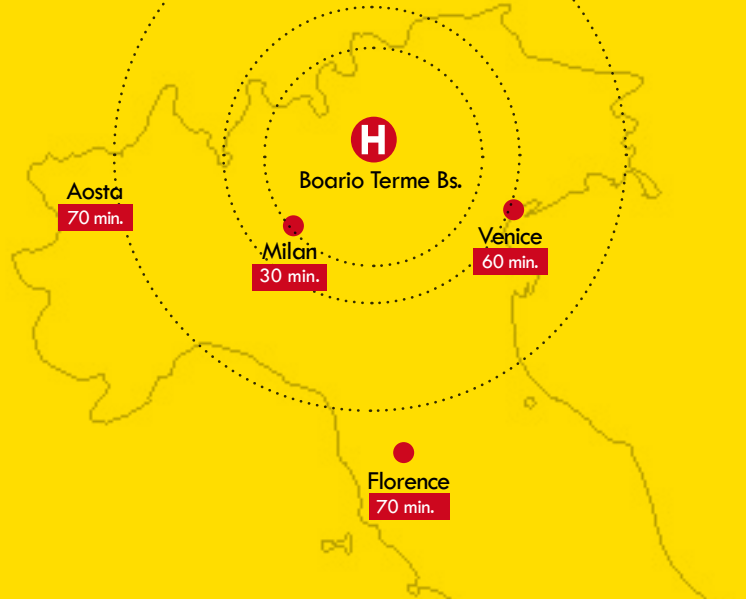

Comfortable, safe and on time: it's your trip with Elimast!

Our air fleet consist of two of the most modern and popular helicopters, ideal to move quickly from one city to another either for business or for leisure holiday. Each helicopter carries a maximum of 5 passengers and 1 luggage per person (max 15kg). Usual destinations are: Milan, Venice, Florence, Aosta, Garda-lake but, on demand, you can go everywhere!

5 Pax	4 Pax	3 Pax	2 Pax	1 Pax
€ 300 cad	€ 380 cad	€ 500 cad	€ 750 cad	€ 1500 cad

PRESOLANA ELIMAST TOUR

Intorno alla regine delle Orobie - Around Orobie's queen **min 25**

Start in Darfo Boario Terme - Bs. (Valle Camonica) flight to Lago Moro - Presolana - Diga del Gleno - Val di Scalve.

5 Pax	4 Pax	3 Pax	2 Pax	1 Pax
€ 200 cad	€ 230 cad	€ 300 cad	€ 450 cad	€ 900 cad

SEBINO ELIMAST TOUR

Tra i Borghi più belli d'Italia - The wonderful medieval town **min 35**

Start in Darfo Boario Terme - Bs. (Valle Camonica) flight to Pisogne - Loreto island - Montisola - Iseo - Sarnico and Lovere.

5 Pax	4 Pax	3 Pax	2 Pax	1 Pax
€ 220 cad	€ 280 cad	€ 370 cad	€ 550 cad	€ 1100 cad

GARDA ELIMAST TOUR

Panorami sul lago di Garda - Views on Garda lake **min 45**

Start in Sirmione, flight to Garda - Riva del Garda - Limone del Garda Gargnano - Salò and Desenzano